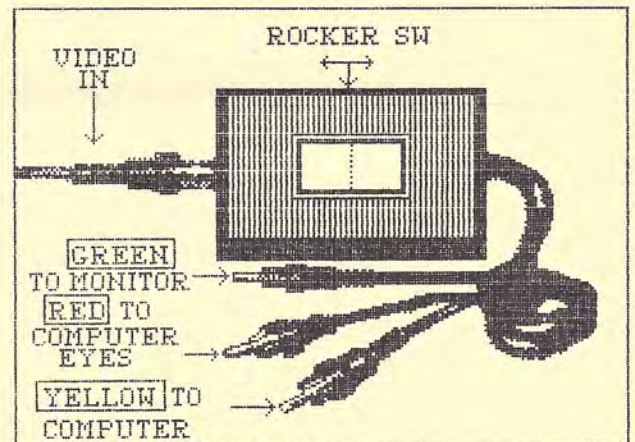

SDR ELECTRONICS

2640 W 225TH ST.
TORRANCE, CA 90505 (213) 530-7601

Dear Customer:

We're taking this opportunity to announce a new product for your COMPUTEREYES system-the Easy Link Switch, a MUST for your Picture Digitizer .

It makes using this system much more convenient, since the user can view the input video directly on the Monitor before capturing an image.

This fine product will link in one step your MONITOR, COMPUTER & VIDEO SOURCE.

It will end cable switching FOREVER .
Just plug in the three color coded wires , connect your video source and you will be ready to capture images after images with the snap action of a rocker switch.

You can leave this device permanently attached, does not use any power and will not interfere with the normal use of your computer.

It comes with a one year warranty and instructions.

To order, fill out and mail the order form below to:

SDR Electronics
2640 W.225 th St.
Torrance, CA
90505

Name -----

Street Address -----

City, State, Zip -----

--- Easy Link Switch $ 22.95 $ -----

Shipping and Handling, each $ 4.00

Ca. Residents 6.5% TX. $ -----

Total $ -----

--Check/MO enclosed

For COD Add $ 2.00

*COMPUTEREYES
is a trademark
of Digital Vision, Inc.