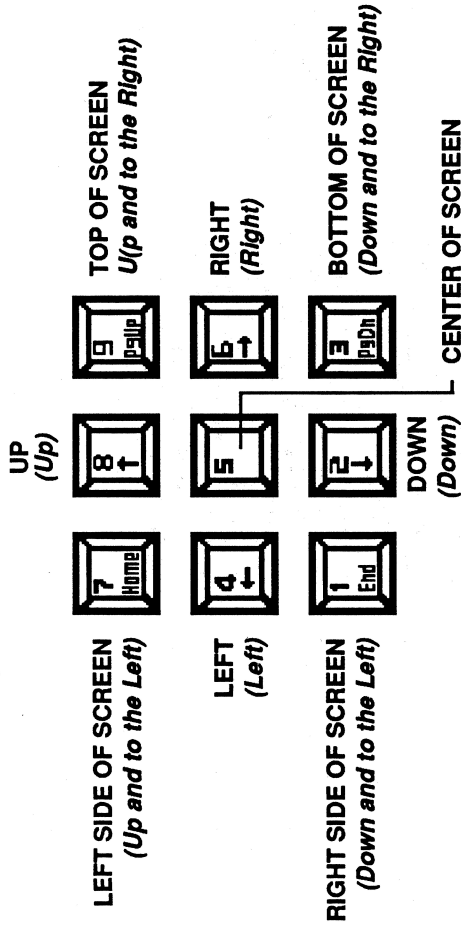

SIMCITY KEYBOARD REFERENCE CHART

FUNCTION KEYS

NUMERIC KEYPAD

MOVES POINTER
(With CTRL - Scrolls Screen)

MAIN KEYBOARD

CTRL - KEYS

- Ctrl-A Auto-Bulldoze Toggle
 - Ctrl-B Open Budget Window
 - Ctrl-C Close Front Window
 - Ctrl-E Open Edit Window
 - Ctrl-G Open Graphs Window
 - Ctrl-H Hide Front Window
 - Ctrl-L Load City
 - Ctrl-M Open Maps Window
 - Ctrl-S Save City
 - Ctrl-U Open Evaluation Window
 - Ctrl-X Exit SimCity
- Also see *Numeric Keypad*

- Alt-D Open Disasters Menu
- Alt-O Open Options Menu
- Alt-S Open System Menu
- Alt-W Open Windows Menu