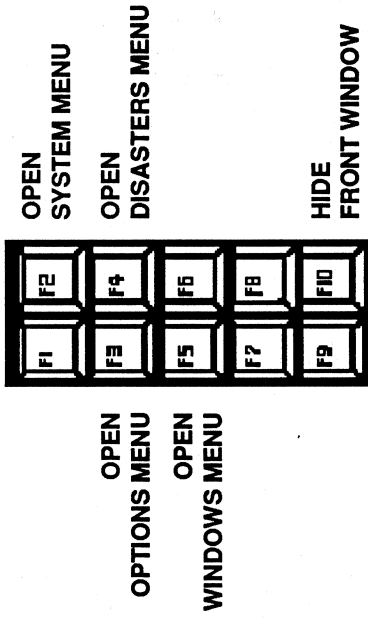

SIMCITY KEYBOARD REFERENCE CHART

FUNCTION KEYS

NUMERIC KEYPAD

MOVES POINTER
(With CTRL - Scrolls Screen)

MAIN KEYBOARD

CTRL - KEYS

- Ctrl-A Auto-Bulldoze Toggle
 - Ctrl-B Open Budget Window
 - Ctrl-C Close Front Window
 - Ctrl-E Open Edit Window
 - Ctrl-G Open Graphs Window
 - Ctrl-H Hide Front Window
 - Ctrl-L Load City
 - Ctrl-M Open Maps Window
 - Ctrl-S Save City
 - Ctrl-U Open Evaluation Window
 - Ctrl-X Exit SimCity
- Also see *Numeric Keypad*

- Alt-D Open Disasters Menu
- Alt-O Open Options Menu
- Alt-S Open System Menu
- Alt-W Open Windows Menu