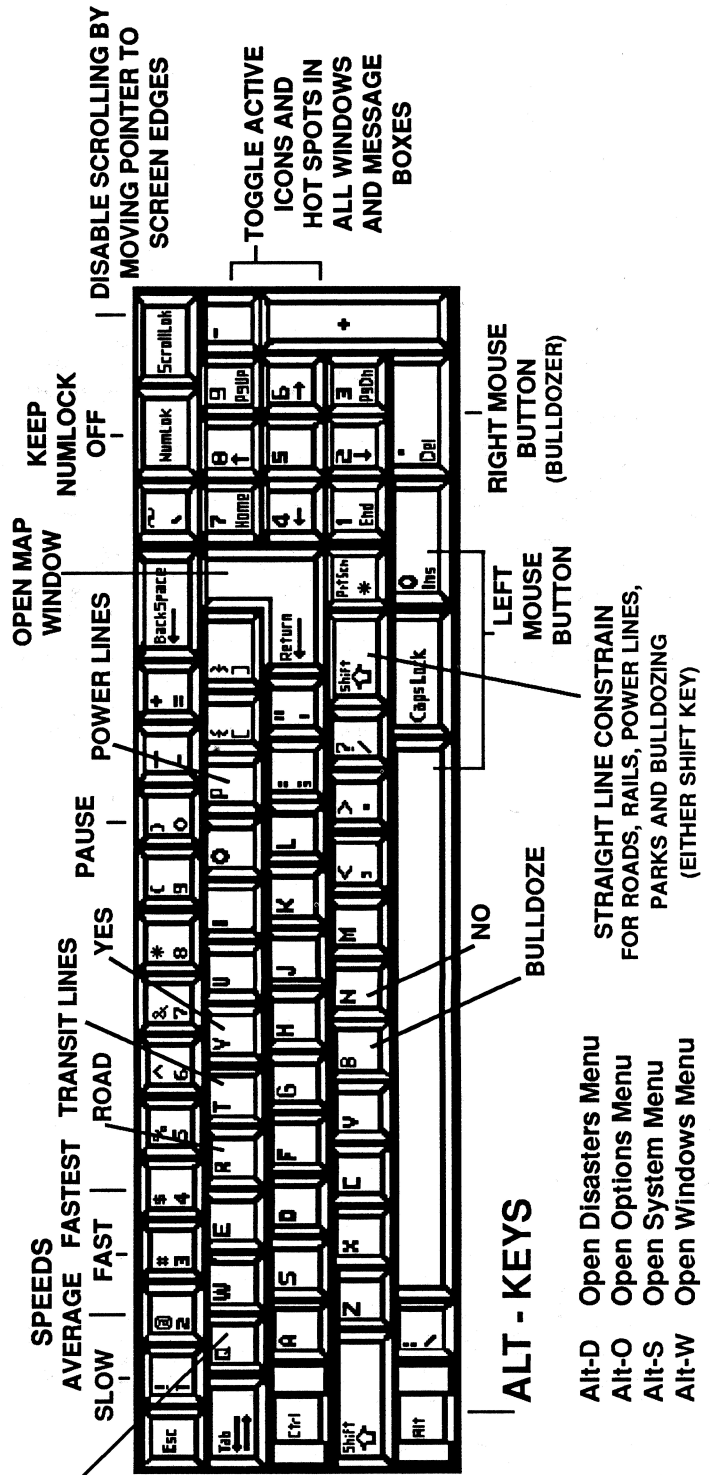

SIMCITY KEYBOARD REFERENCE CHART

FUNCTION KEYS

NUMERIC KEYPAD

MOVES POINTER
(With CTRL - Scrolls Screen)

MAIN KEYBOARD

CTRL - KEYS

- Ctrl-A Auto-Bulldoze Toggle
 - Ctrl-B Open Budget Window
 - Ctrl-C Close Front Window
 - Ctrl-E Open Edit Window
 - Ctrl-G Open Graphs Window
 - Ctrl-H Hide Front Window
 - Ctrl-L Load City
 - Ctrl-M Open Maps Window
 - Ctrl-S Save City
 - Ctrl-U Open Evaluation Window
 - Ctrl-X Exit SimCity
- Also see *Numeric Keypad*

- Alt-D Open Disasters Menu
- Alt-O Open Options Menu
- Alt-S Open System Menu
- Alt-W Open Windows Menu