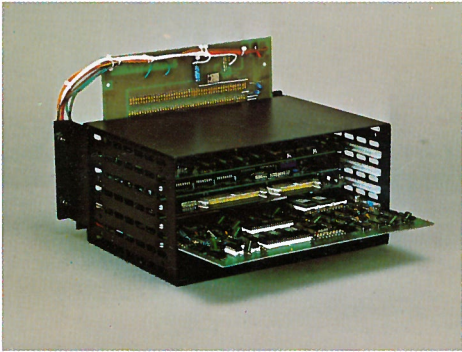

Switching Power Supply

Brown-out protection is provided by the heavy duty power supply, an important consideration. This unit also protects against over current and over voltage through full regulation on all voltages. The power supply is designed to operate at 110 volts 60 cycles or 230 volts 50 cycles.

Central Processor

The heart of the **ZEUS 80**® is the industry standard Z80 operating at 4 megahertz.

Four S-100 modules handle all system functions ensuring minimum downtime.