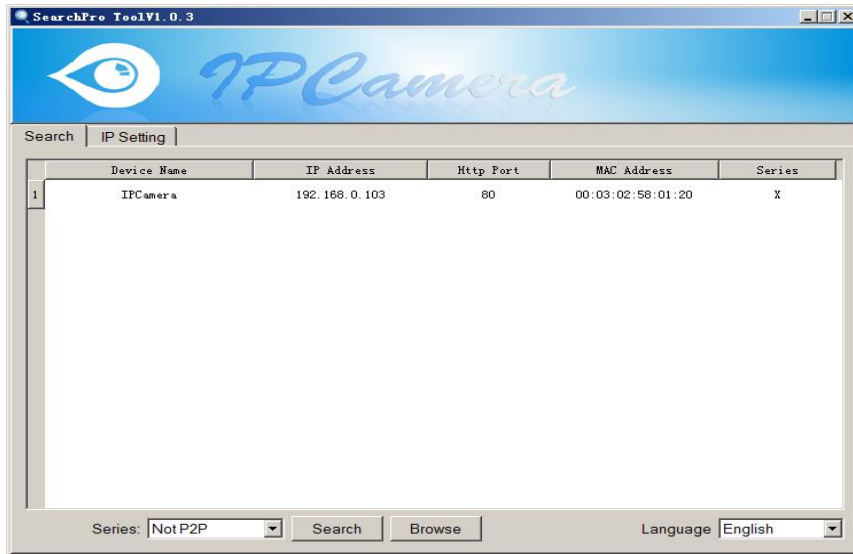

Double click to Open the “SearchPro” in the attached CD and click **Search** as Figure 1.

Figure1

Select the founded device and double click it to open browser automatically, enter user name and password at popup dialog to login camera webpage as Figure2.