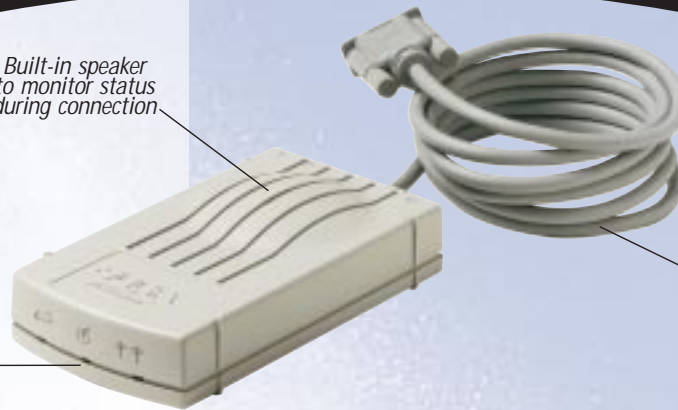

NEW FLUID DESIGN!

The sleek design of the 56K Tidalwave external V.90 data/fax modem allows for a small desktop footprint. The Tidalwave includes a FREE attached serial cable. Simplified, easy-to-read, green LEDs on the front let you know your on-line status at all times. A built-in speaker gives you instant audible notification of dialing and connection to your ISP.

56k

MODEM

Comes with FREE Attached Serial Cable!

56K TIDALWAVE

EXTERNAL V.90 DATA/FAX MODEM

Built-in speaker to monitor status during connection

Easy-to-read status LEDs (power, connected and data transfer)

Comes with FREE attached serial cable!

INSTALLS IN MINUTES!

Windows® Plug and Play:

You don't need to be a rocket scientist to install the 56K Tidalwave external V.90 data/fax modem! Just follow the step-by-step instructions, load the software, and you'll have your new communications center up and running in no time.